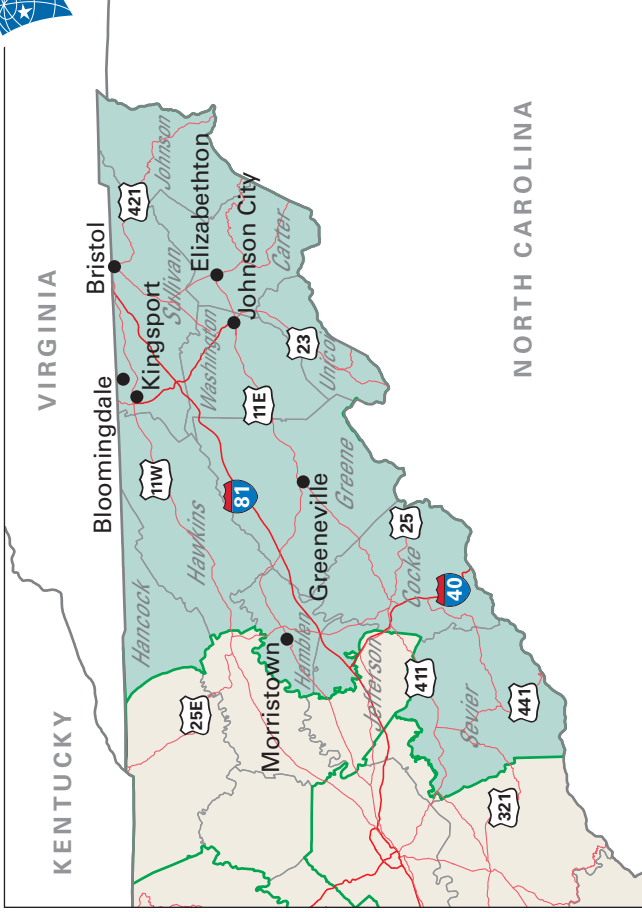

Congressional District 1

1 Congressional District

Greene County

Tennessee (9 Districts)