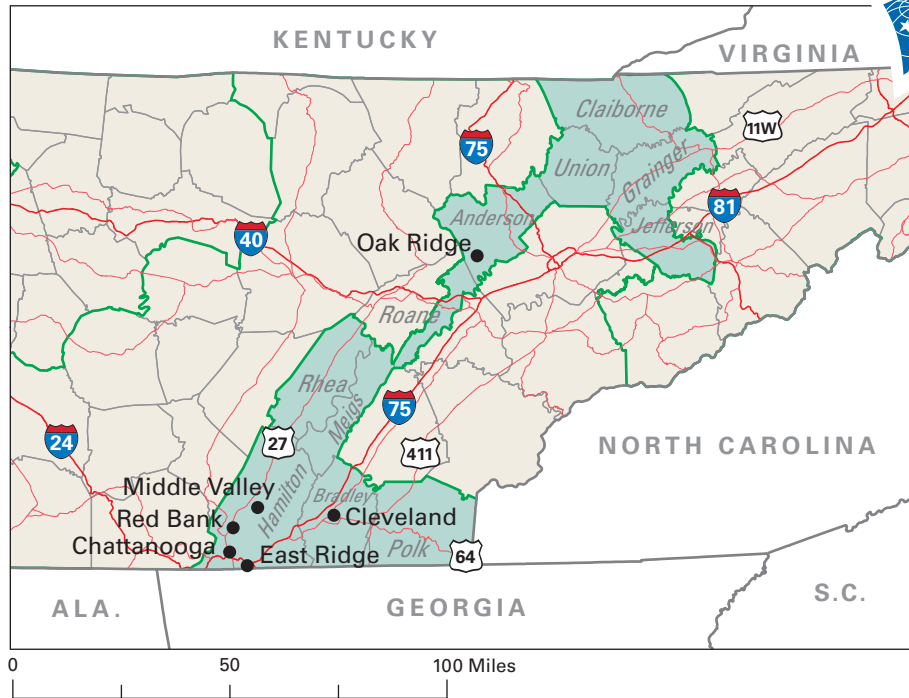

Congressional District 3

- 3** Congressional District
- Rhea* County

Tennessee (9 Districts)