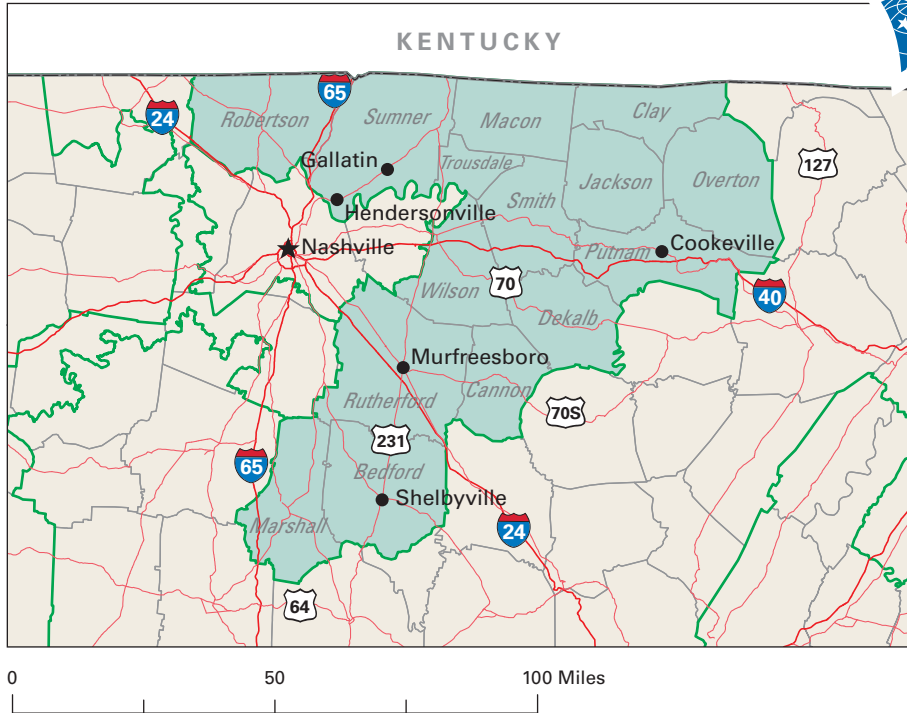

Congressional District 6

6 Congressional District
Cannon County

Tennessee (9 Districts)