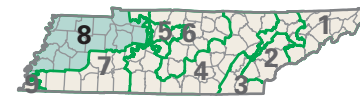

# Congressional District 8

**8** Congressional District  
*Carroll* County

Tennessee (9 Districts)