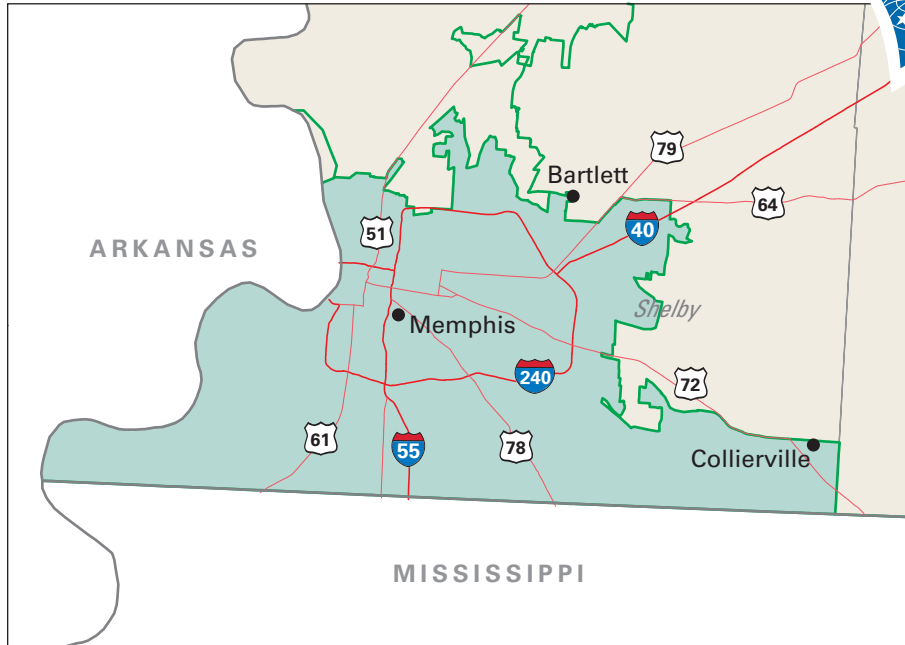

Congressional District 9

9 Congressional District
Shelby County

Tennessee (9 Districts)