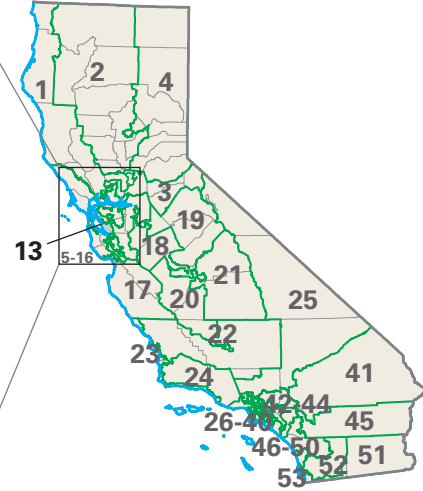

Congressional District 13

nationalatlas.gov™

13 Congressional District
Alameda County

California (53 Districts)