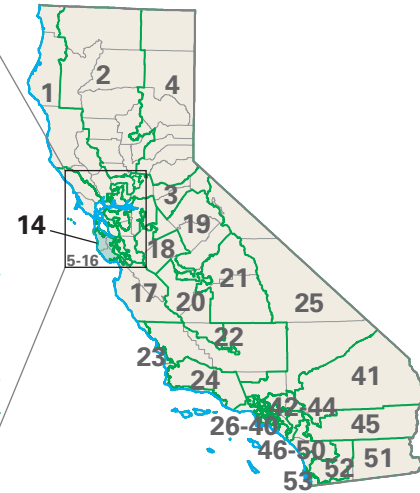

# Congressional District 14

nationalatlas.gov™

**14** Congressional District

*San Mateo* County

California (53 Districts)