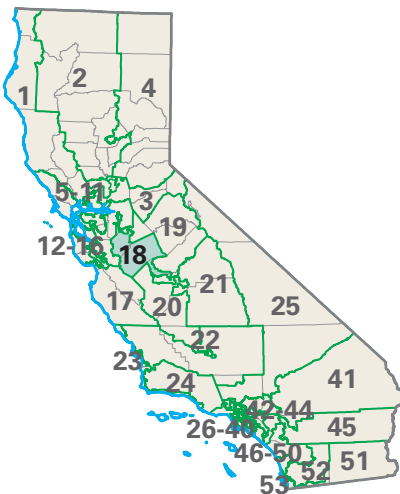

Congressional District 18

0 50 100 Miles

18 Congressional District

Merced County

California (53 Districts)