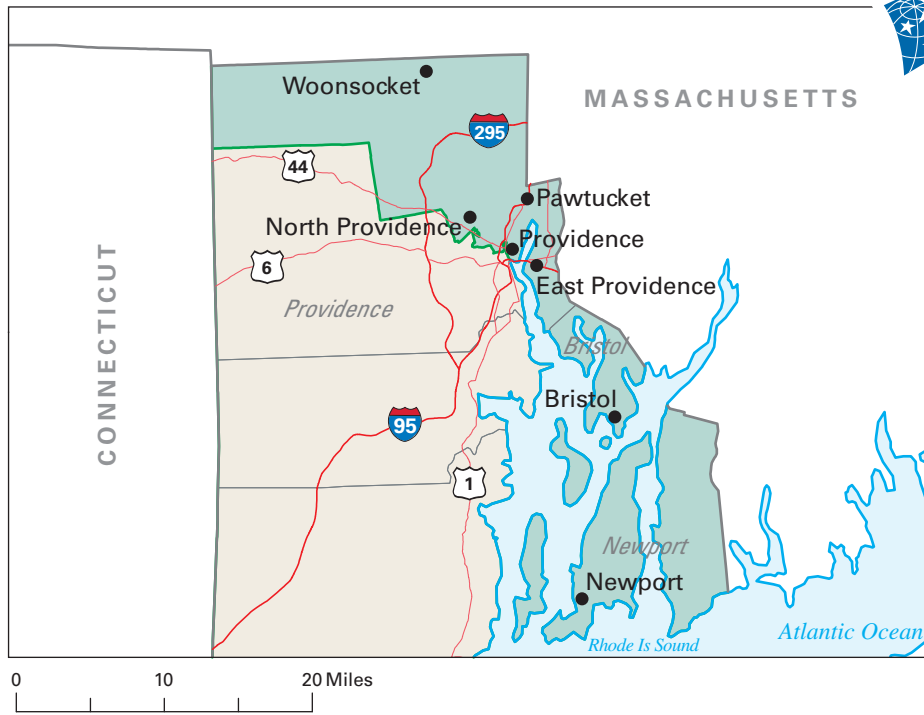

Congressional District 1

1 Congressional District

Providence County

Rhode Island (2 Districts)