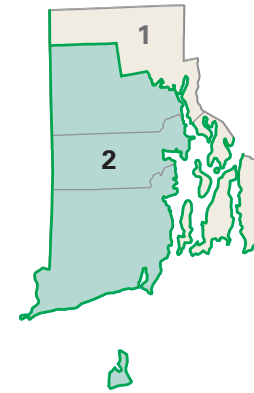

Congressional District 2

2 Congressional District
Providence County

Rhode Island (2 Districts)