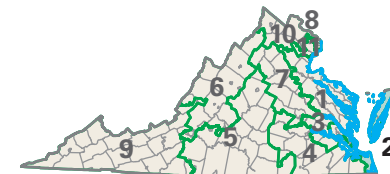

## Congressional District 2

**2** Congressional District

*Northampton* County

*Virginia (11 Districts)*