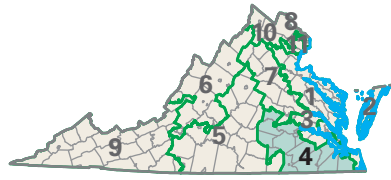

Congressional District 4

nationalatlas.gov™

- 4** Congressional District
- Amelia* County

Virginia (11 Districts)