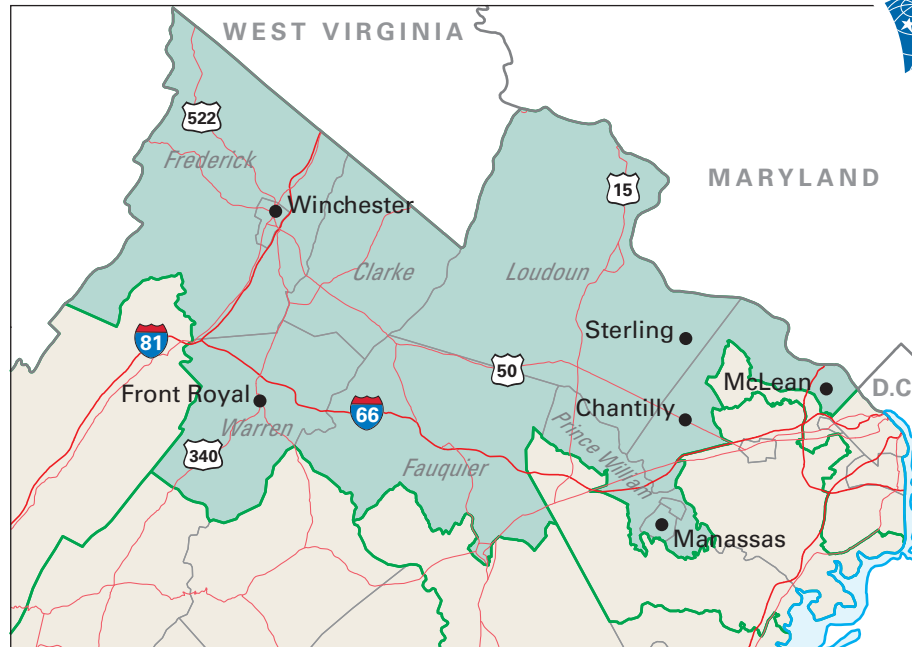

Congressional District 10

- 10** Congressional District
- Clarke* County

Virginia (11 Districts)