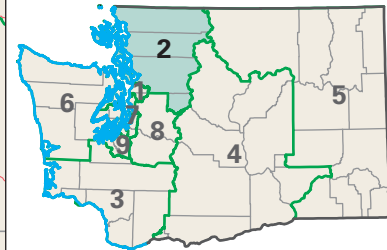

Congressional District 2

2 Congressional District
Whatcom County

Washington (9 Districts)