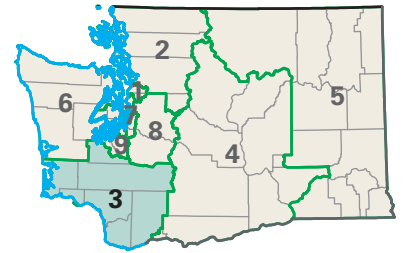

Congressional District 3

3 Congressional District
Lewis County

Washington (9 Districts)