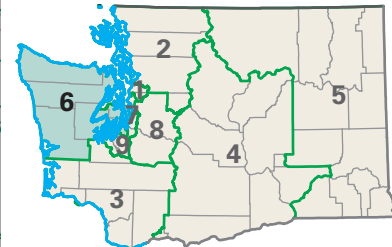

Congressional District 6

6 Congressional District
Mason County

Washington (9 Districts)