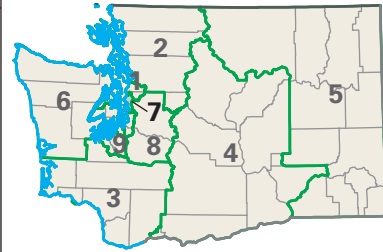

Congressional District 7

nationalatlas.gov™

7 Congressional District

King County

Washington (9 Districts)