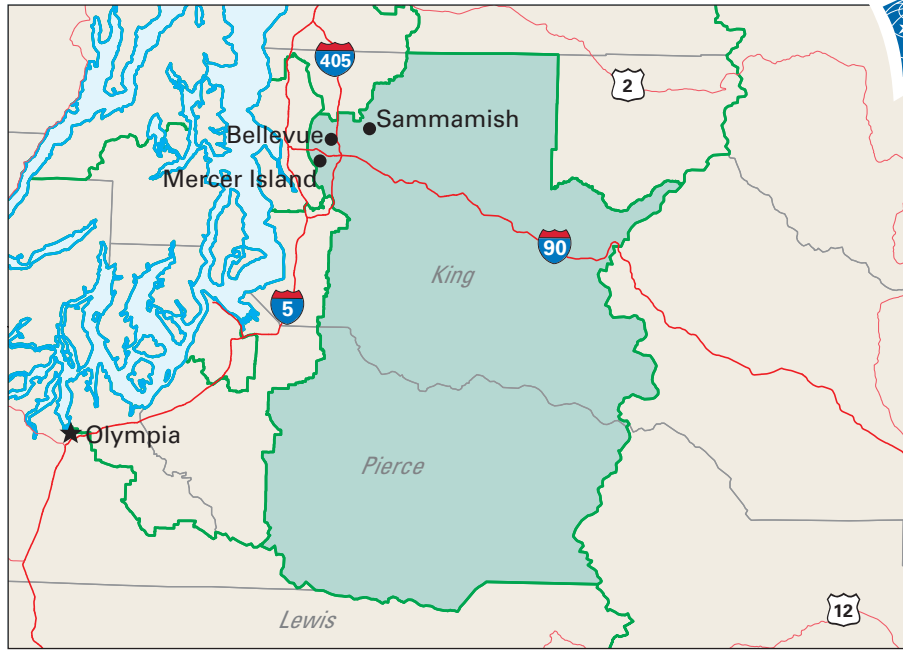

Congressional District 8

0 20 40 Miles

nationalatlas.gov™

8 Congressional District
Pierce County

Washington (9 Districts)